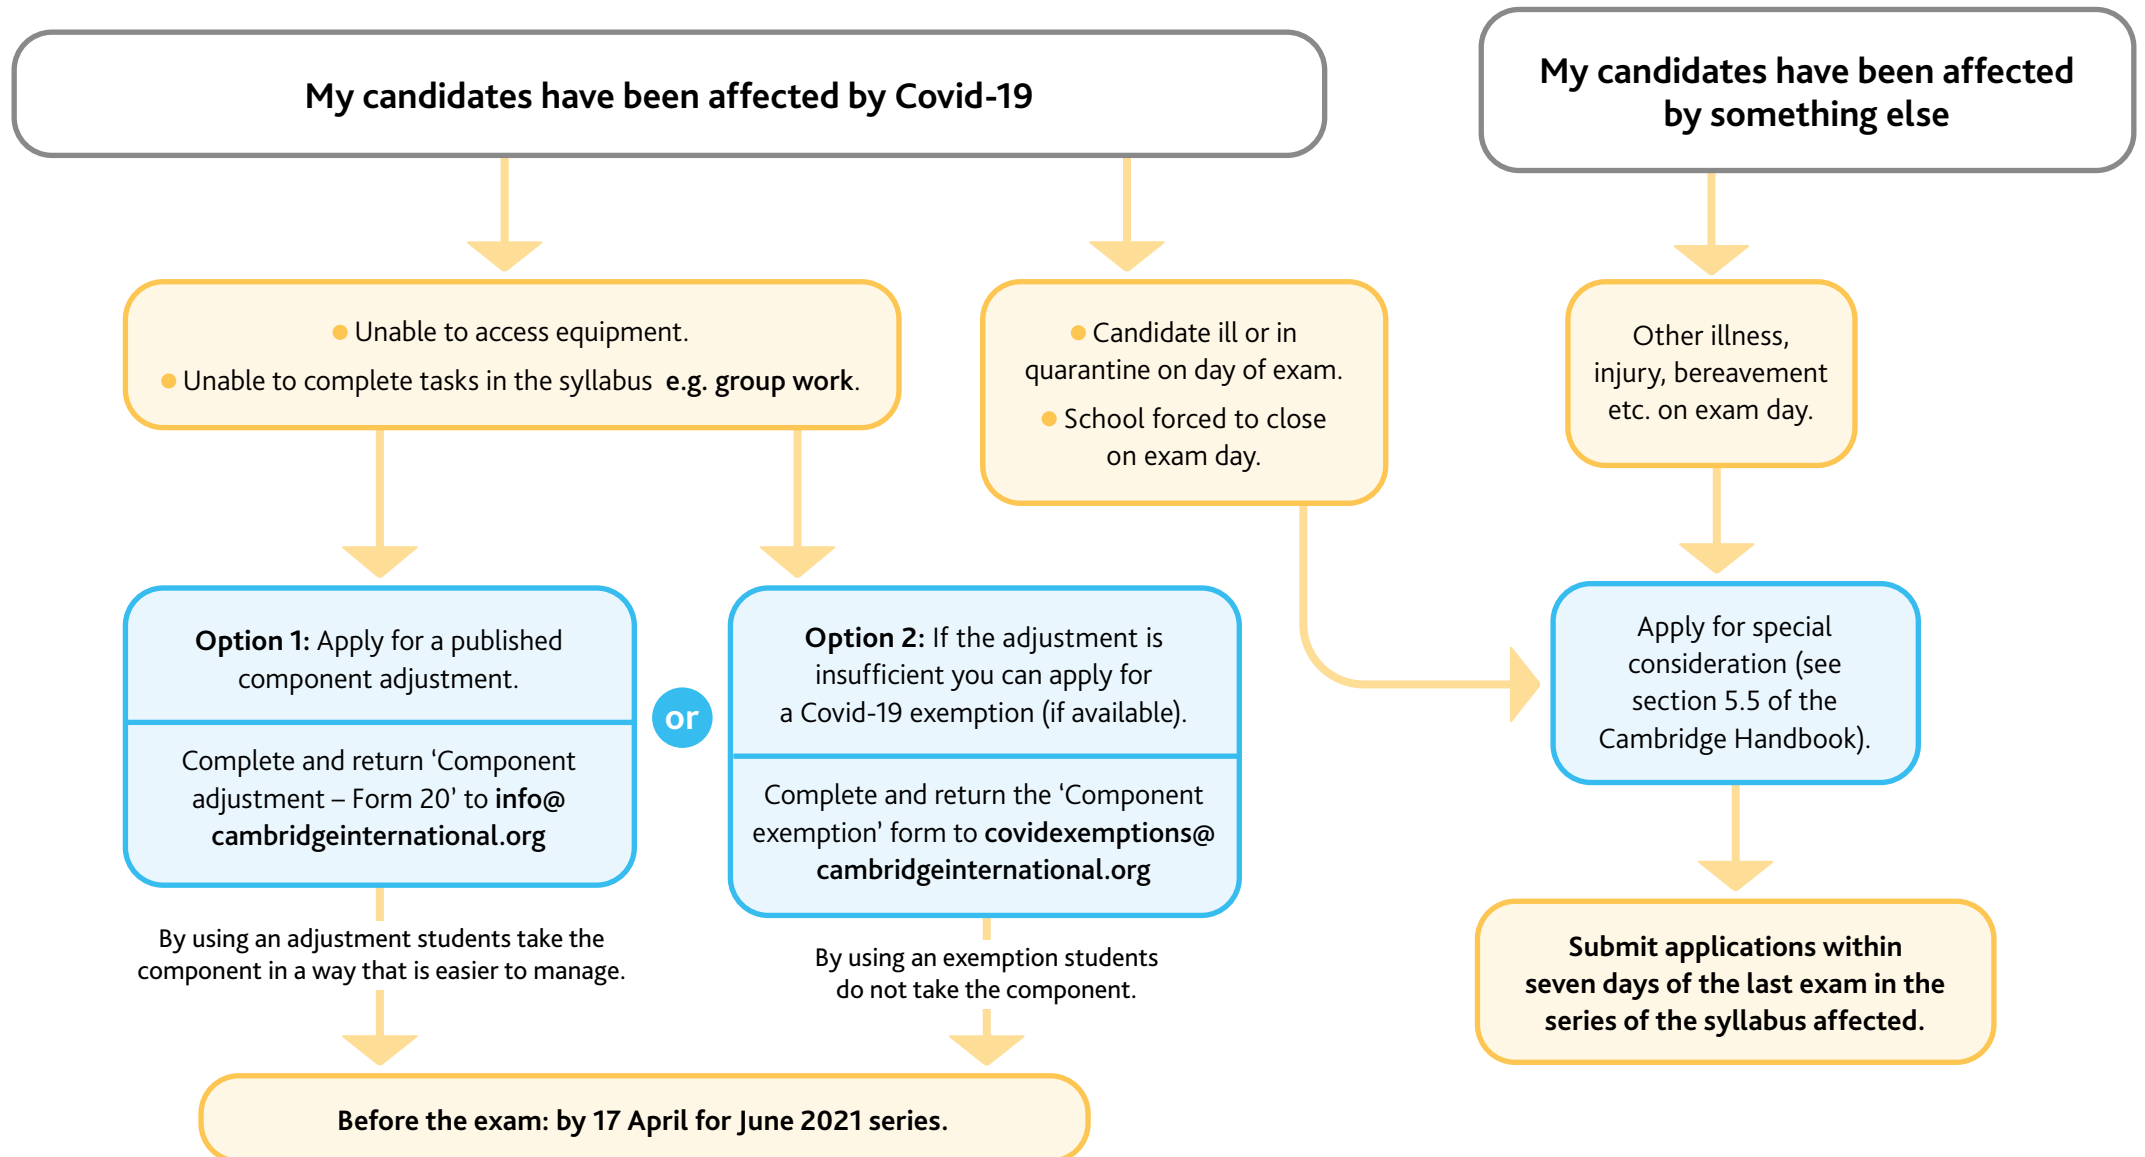

Routes to grades in the June 2021 exam series

This diagram shows the different routes to grades available in June 2021. We are providing flexible options that work for as many schools as possible, to keep people safe and help students progress. If it is safe to run exams in your school and your candidates are able to **complete all components**, you should run the June 2021 series as normal. If this is not possible, you may wish to use another route to grades as shown below.

For more information visit: www.cambridgeinternational.org/covid

If your school works with us through a Cambridge Associate or the British Council, you should apply through them. Private candidates need to apply for exemptions through their test centre.