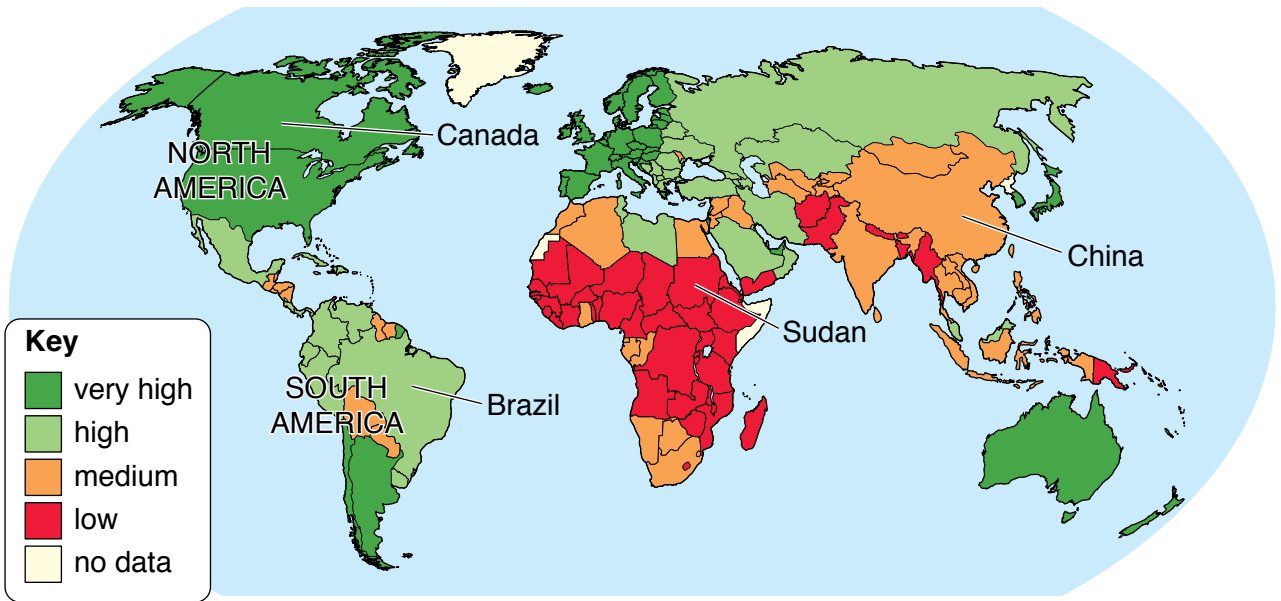

Human Development Index (HDI)